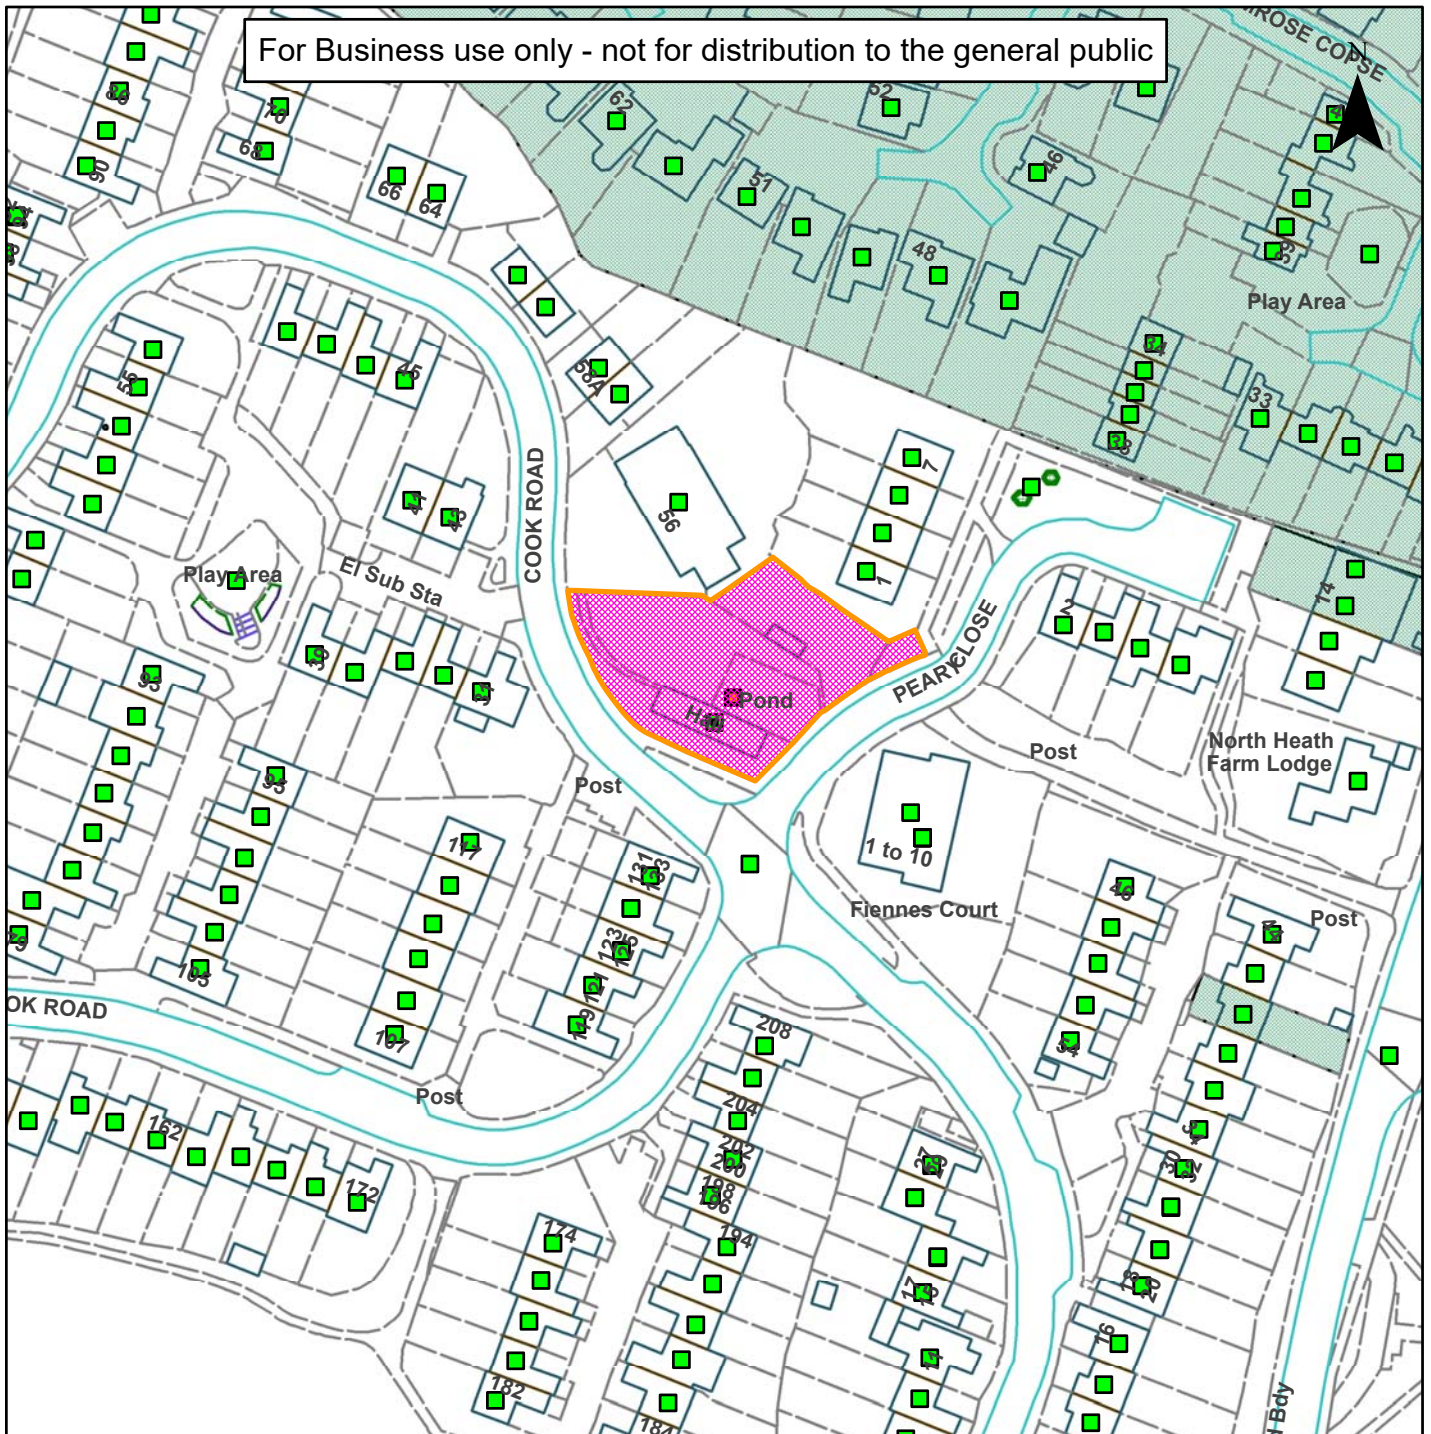

Not Set

For Business use only - not for distribution to the general public

Scale: 1:1,250

Reproduced from the Ordnance Survey map with permission of the Controller of Her Majesty's Stationery Office © Crown Copyright 2012.

Unauthorised reproduction infringes Crown Copyright and may lead to prosecution or civil proceedings.

Organisation	Horsham District Council
Department	
Comments	Not Set
Date	27/03/2018
MSA Number	100023865